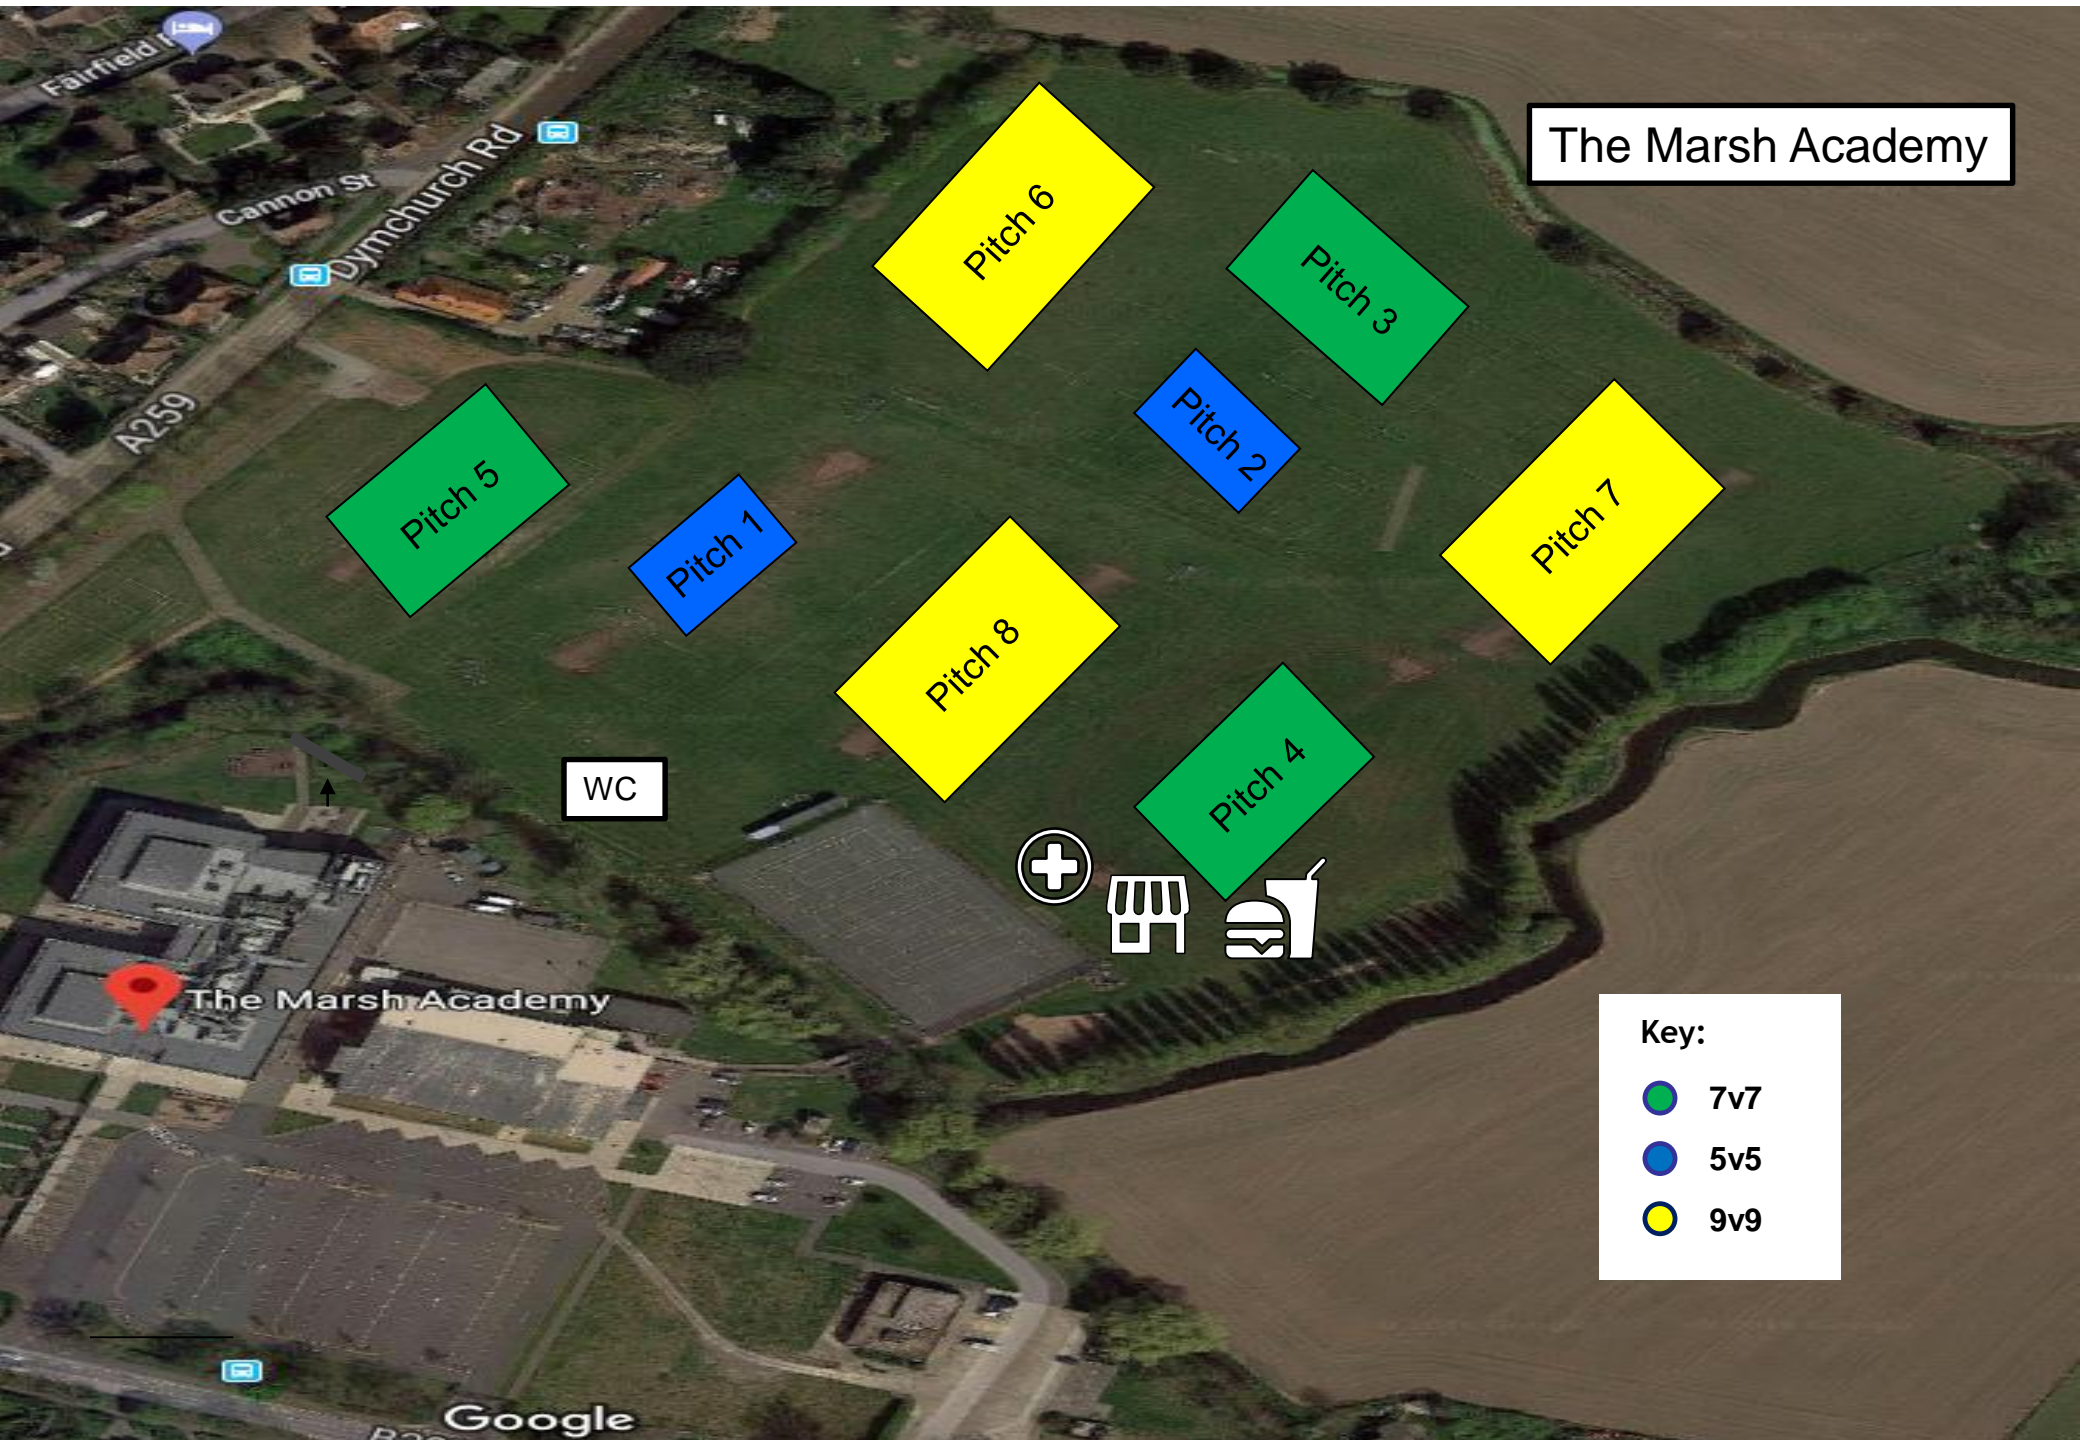

The Marsh Academy

Pitch 5

Pitch 1

Pitch 6

Pitch 2

Pitch 3

Pitch 8

Pitch 7

Pitch 4

WC

Key:

- 7v7
- 5v5
- 9v9

Fairfield

Cannon St

Dymchurch Rd

A259

The Marsh Academy

Google